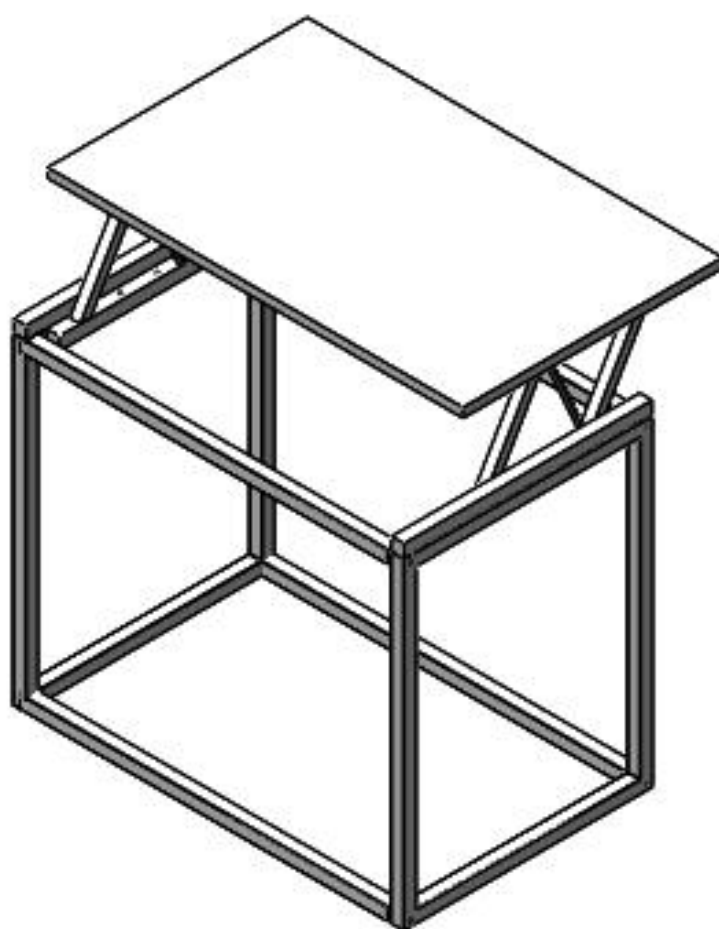

KLAST

www.klasthome.com

NAVAN

Ref: FF-0018

KLAST

www.klasthome.com

MATERIAL

A

B

C

D

E x6

F x16

STEP 1

NAVAN

Ref: FF-0018