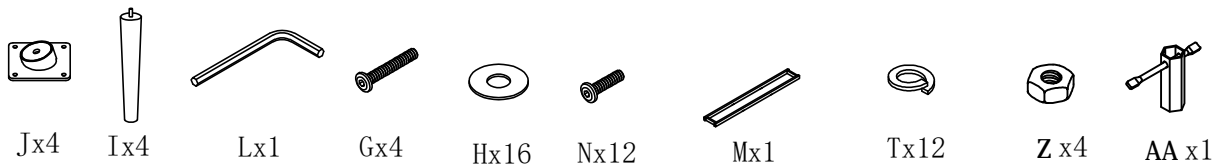

Z x4 PC

AA x1 PC

ARIAN

Ref: HT-0010

KLAST

www.klathome.com

STEP 1

STEP 2