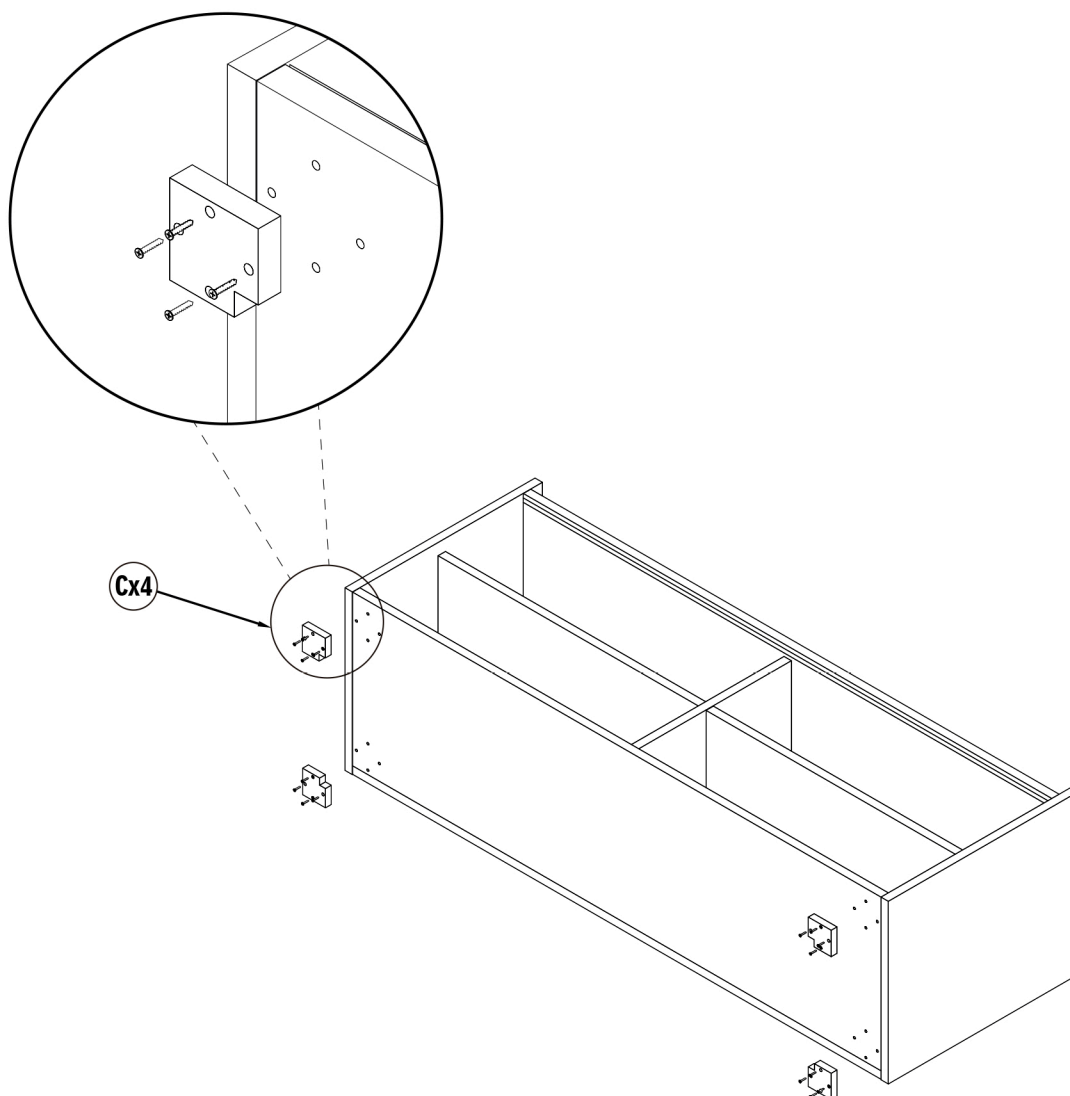

MATERIAL

A REF:744314020 SUP
REF:744315020 INF

B REF:740058440
TOR. PANEL 4x20

C REF:888111000
JUEGO PATAS+
TOR.PANEL

D REF:744325580
TACO FISHER

E REF:740032440
TOR. PANEL 4,5x60

STEP 1

SIENA