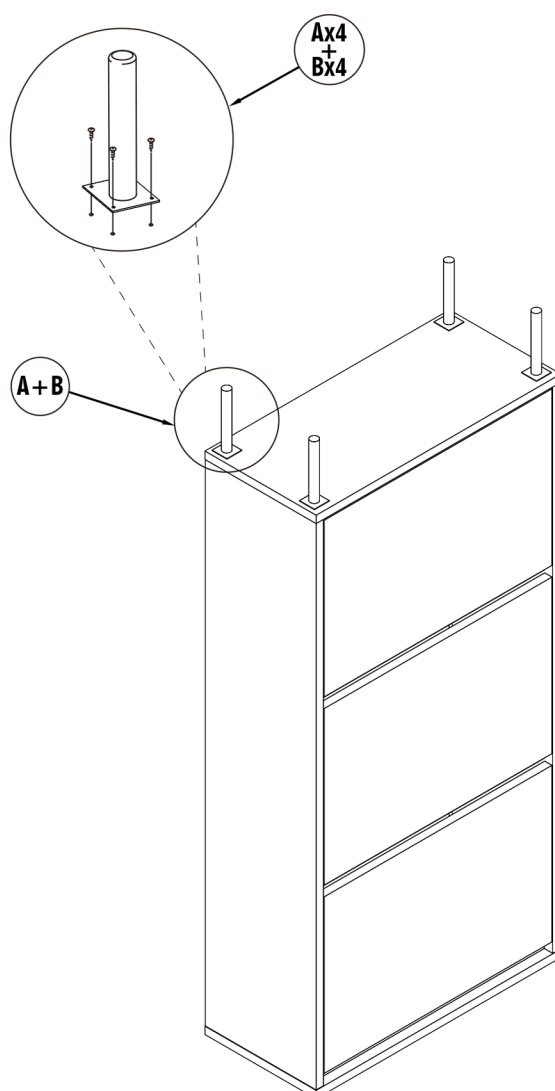

KLAST

www.klasthome.com

ESBEN

Ref: SB-0108

1/3

-V1.0-

KLAST

www.klasthome.com

MATERIAL

A 869563020
PATAS ESBEN

B REF:740013440
TOR. PANEL 3,5x16

C REF:744325580
TACO FISHER

D REF:740032440
TOR. PANEL 4,5x60

STEP 1

ESBEN

Ref: SB-0108

KLAST

www.klasthome.com

STEP 2

ESBEN

Ref: SB-0108