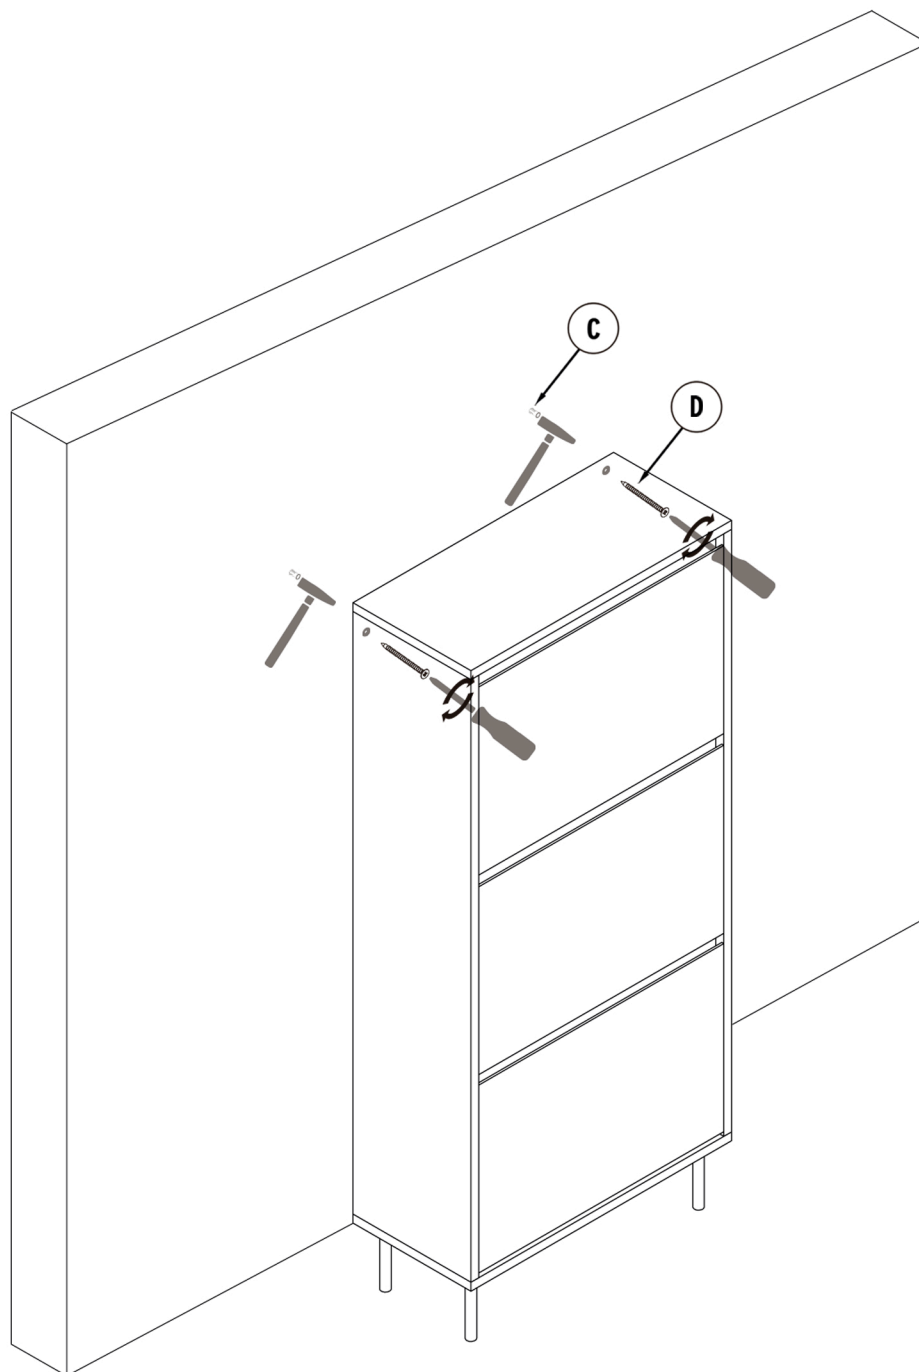

KLAST

www.klasthome.com

ESBEN

Ref: SB-0108

1/3

-V1.0-

KLAST

www.klasthome.com

MATERIAL

A 869563020
PATAS ESBEN

B REF:740013440
TOR. PANEL 3,5x16

C REF:744325580
TACO FISHER

D REF:740032440
TOR. PANEL 4,5x60

STEP 1

ESBEN

Ref: SB-0108

KLAST

www.klasthome.com

STEP 2

ESBEN

Ref: SB-0108