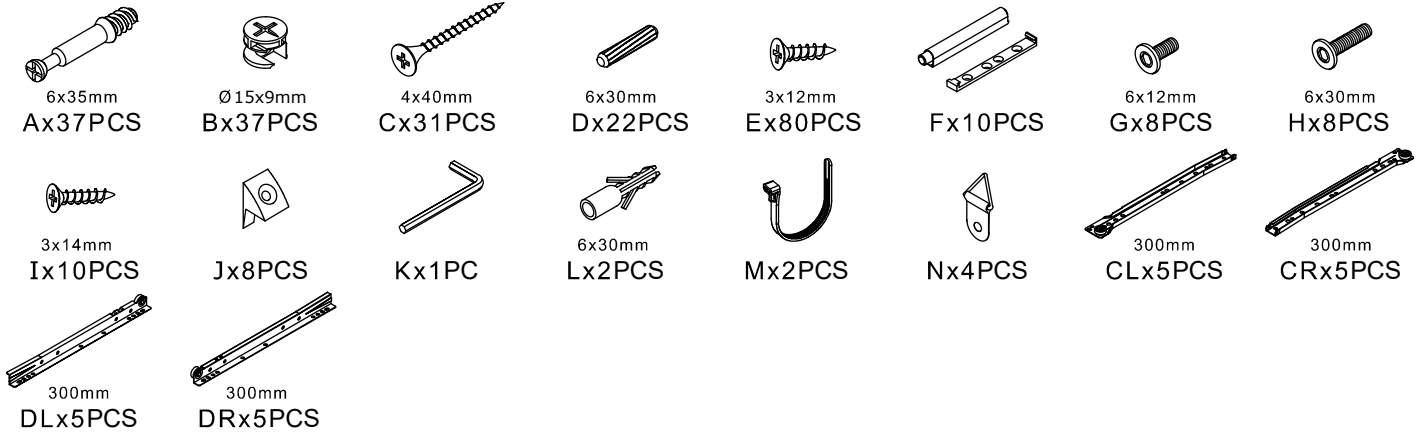

KLAST

www.klasthome.com

MATERIAL

REMI

Ref: FF-0030

2/12

-V1.0-