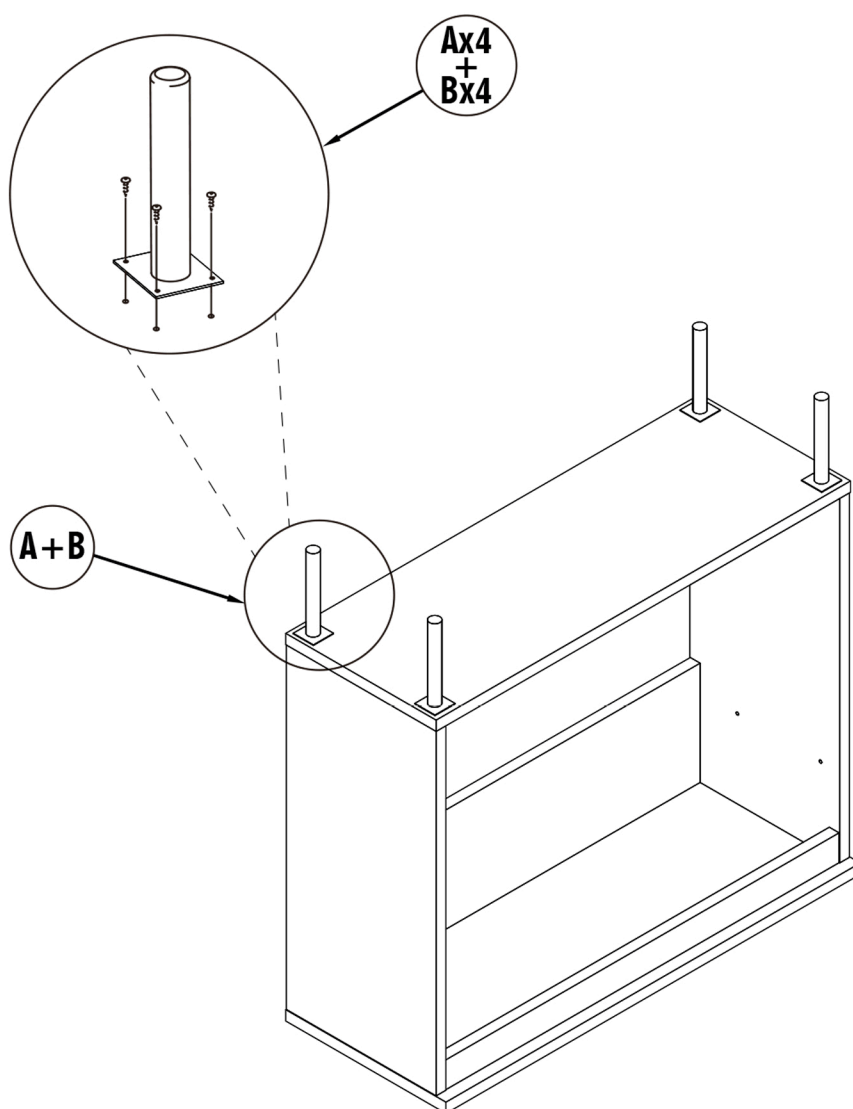

B REF:740013440
TOR. PANEL 3,5x16

C REF:744325580
TACO FISHER

D REF:740032440
TOR. PANEL 4,5x60

STEP 1

ESBEN

Ref: SB-0106

KLAST

www.klasthome.com

STEP 2

STEP 3

ESBEN

Ref: SB-0106