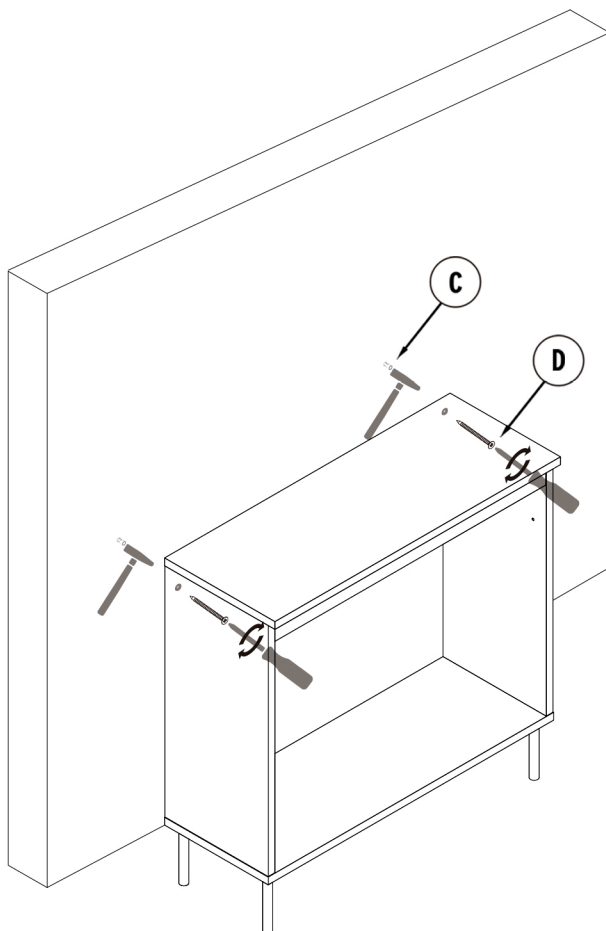

KLAST

www.klasthome.com

STEP 2