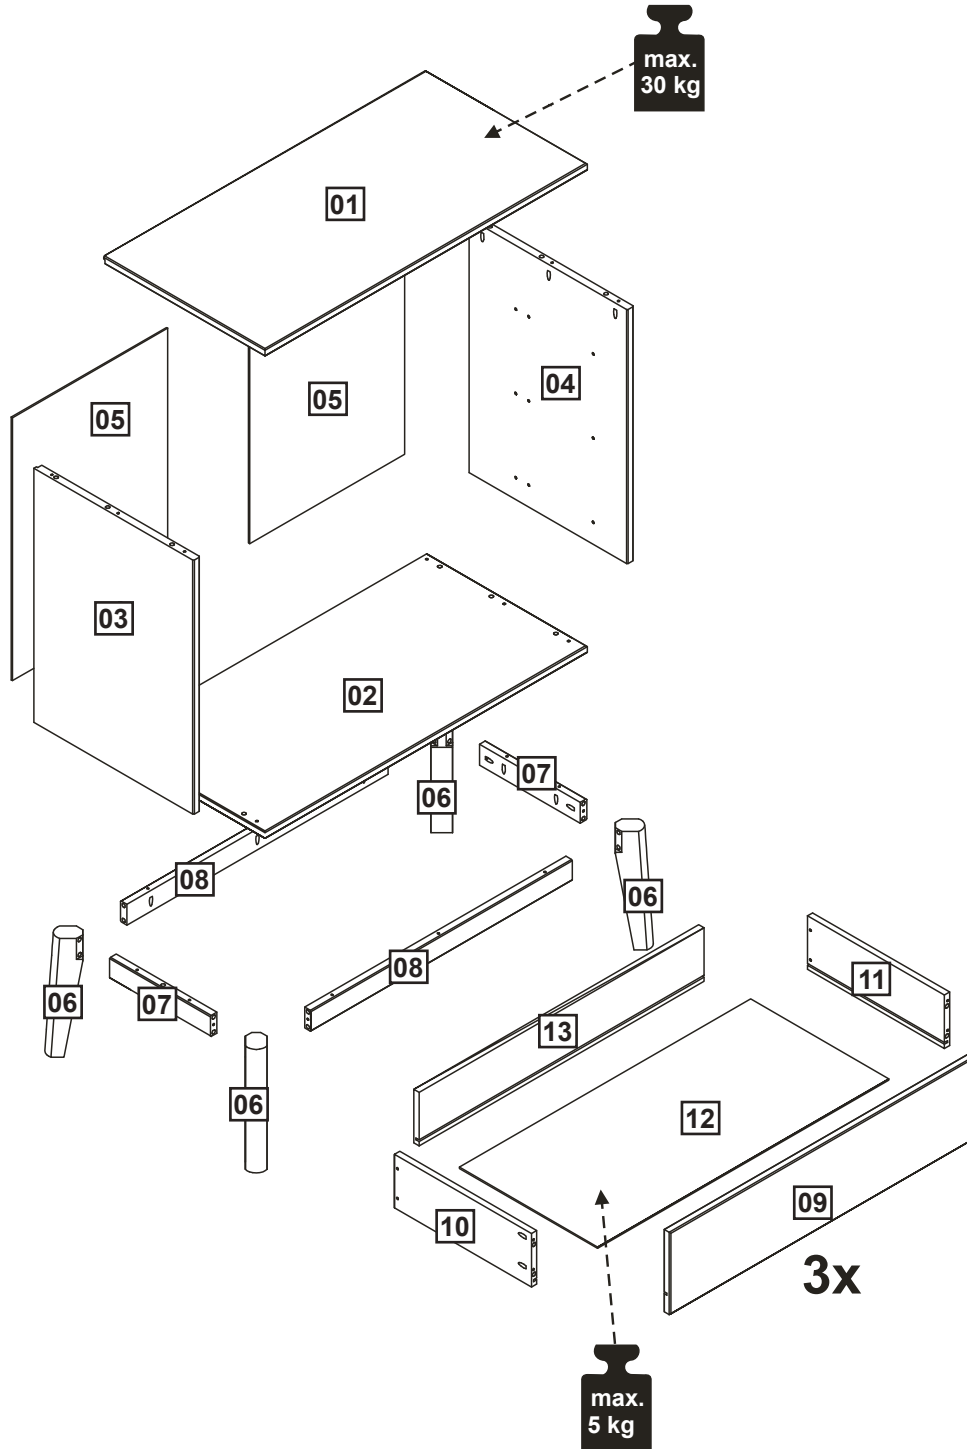

KLAST

www.klasthome.com

TROY

Ref: MC-0007

1/12

-V1.0-

KLAST

www.klasthome.com

MATERIAL

TROY

Ref: MC-0007

KLAST

www.klasthome.com

MATERIAL

D		03	K		02
E		03	L		01
J		01	P		06

A x42  **8,0x30**

B x40  **4,0x30**

C x06  **4,0x40**

F x08  **4,5x35**

G x12  **6,0x10**

H x37  **3,0x12**

N x34  **1,8x20**

TROY

Ref: MC-0007