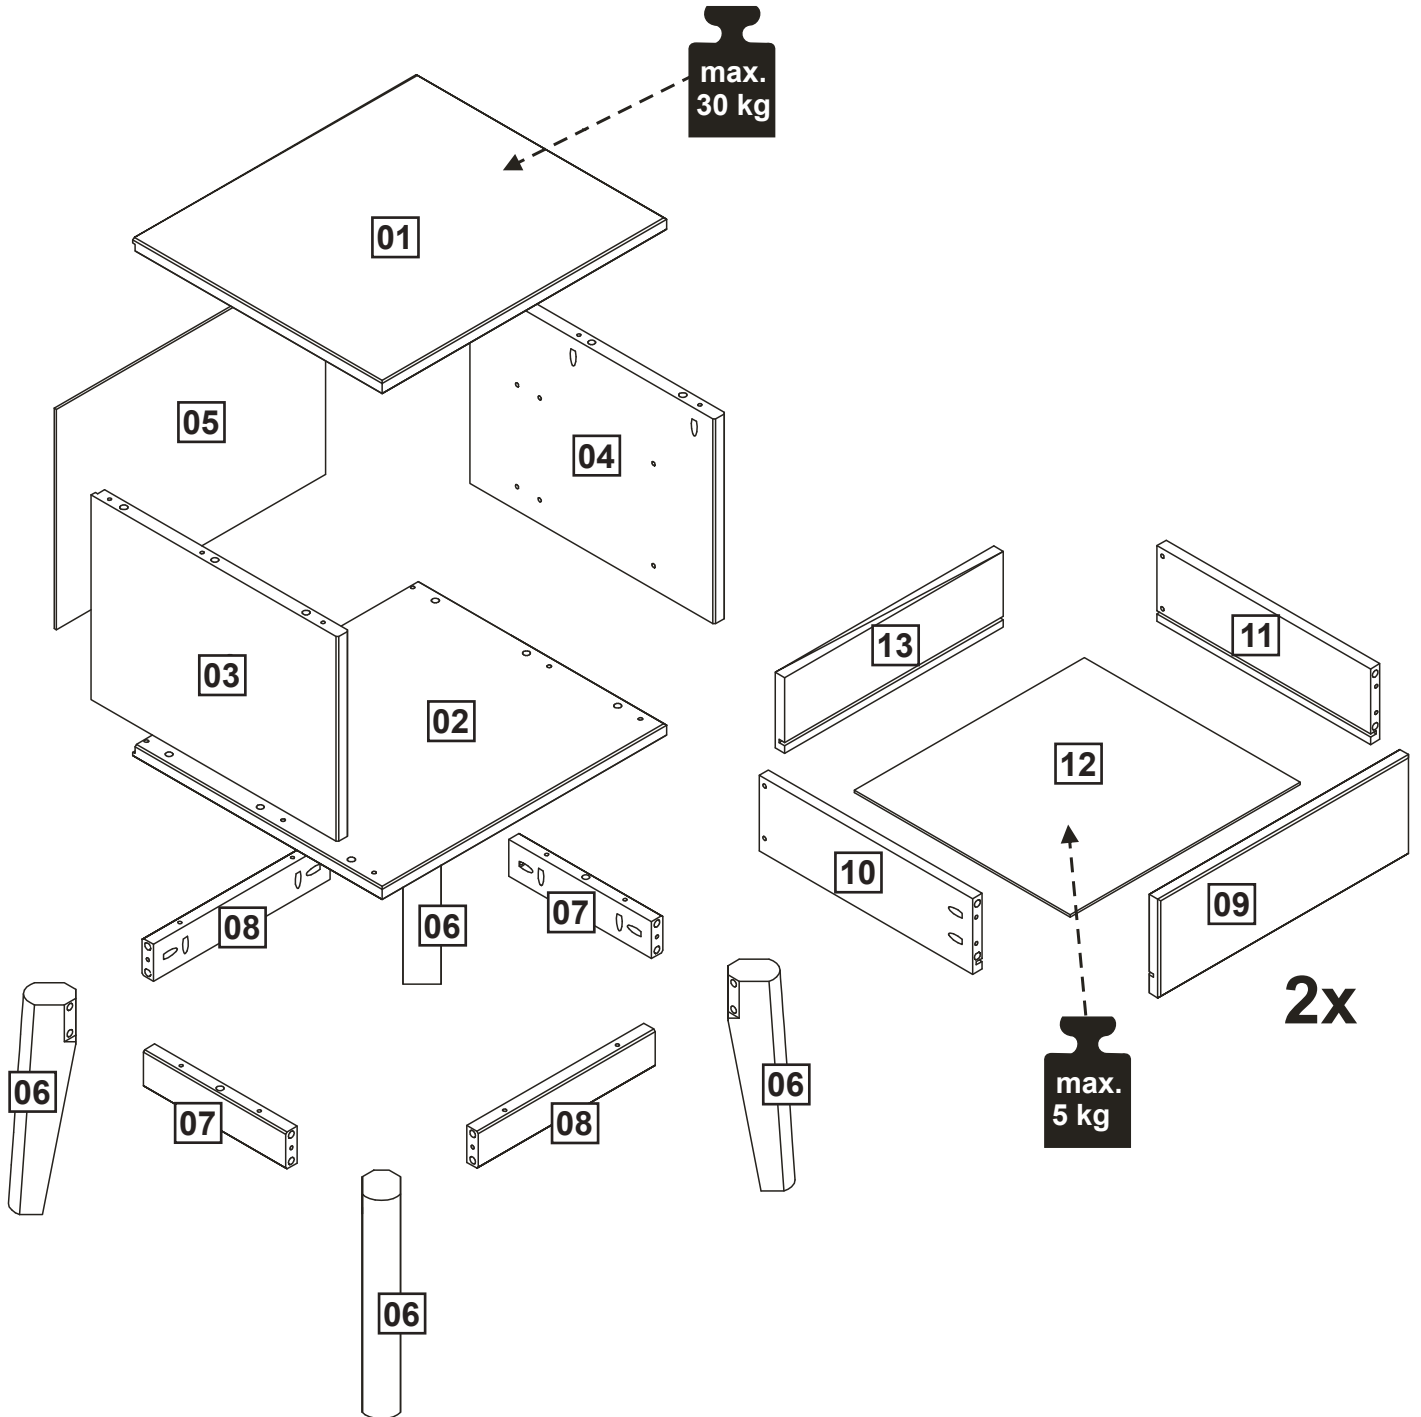

KLAST

www.klasthome.com

TROY

Ref: MC-0006

1/10

-V1.0-

KLAST

www.klasthome.com

MATERIAL

TROY

Ref: MC-0006

2/10

-V1.0-

KLAST

www.klasthome.com

MATERIAL

D		02	P		02
E		02			

A x38		8,0x30
B x30		4,0x30
C x06		4,0x40
F x08		4,5x35
G x08		6,0x10
H x20		3,0x12
N x14		1,8x20

TROY

Ref: MC-0006

KLAST

www.klathome.com

STEP 1

STEP 2

TROY
Ref: MC-0006

KLAST

www.klathome.com

STEP 3

STEP 4

TROY

Ref: MC-0006

KLAST