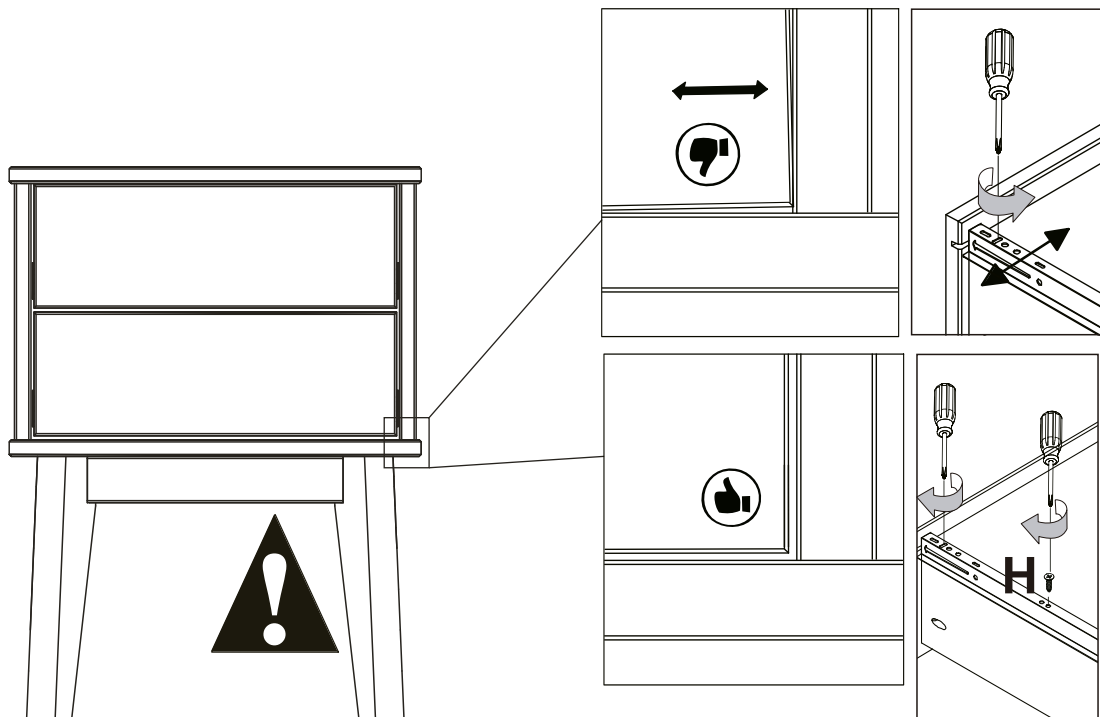

KLAST

www.klathome.com

STEP 13

STEP 14

TROY

Ref: MC-0006