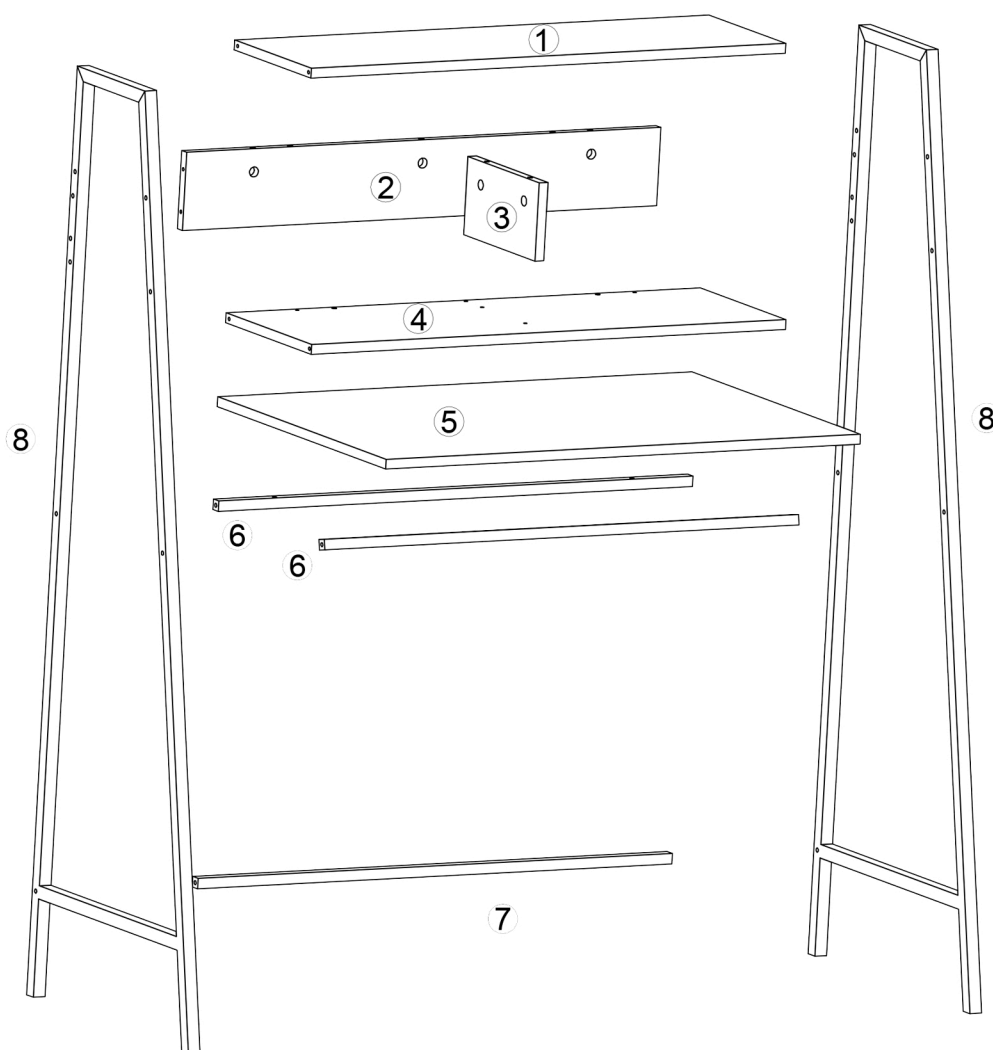

KLAST

www.klasthome.com

CLERK

Ref: DR-0002

KLAST

www.klasthome.com

MATERIAL

A×5PCS  6.3×45mm	B×5PCS  Ø15×12mm	C×4PCS  Ø8×30mm	D x 17PCS  7×38mm
E×6PCS  M6×35mm	F×4PCS  M6×25mm	J×1PC  M6	

CLERK

Ref: DR-0002

KLAST

www.klasthome.com

STEP 1

STEP 2

CLERK

Ref: DR-0002