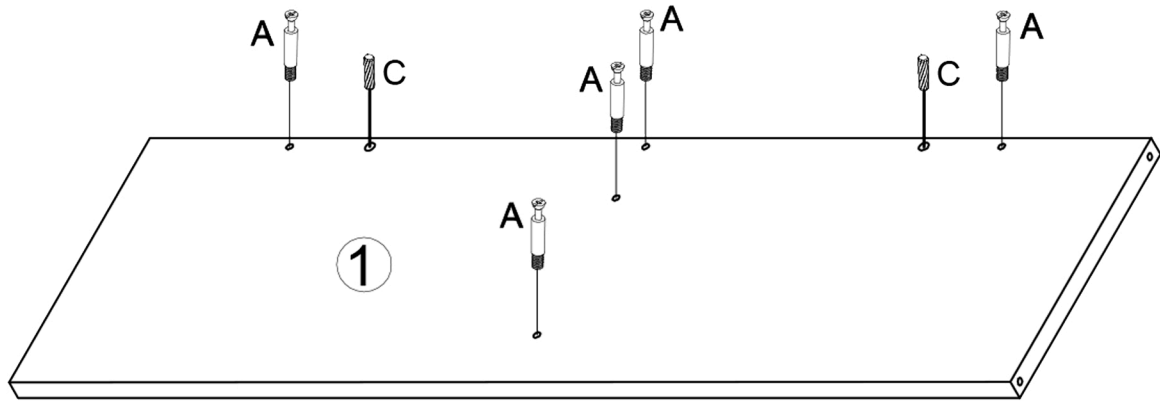

KLAST

www.klasthome.com

CLERK

Ref: DR-0002

KLAST

www.klasthome.com

MATERIAL

A×5PCS  6.3×45mm	B×5PCS  Ø15×12mm	C×4PCS  Ø8×30mm	D x 17PCS  7×38mm
E×6PCS  M6×35mm	F×4PCS  M6×25mm	J×1PC  M6	

CLERK

Ref: DR-0002

KLAST

www.klasthome.com

STEP 1

STEP 2

CLERK

Ref: DR-0002