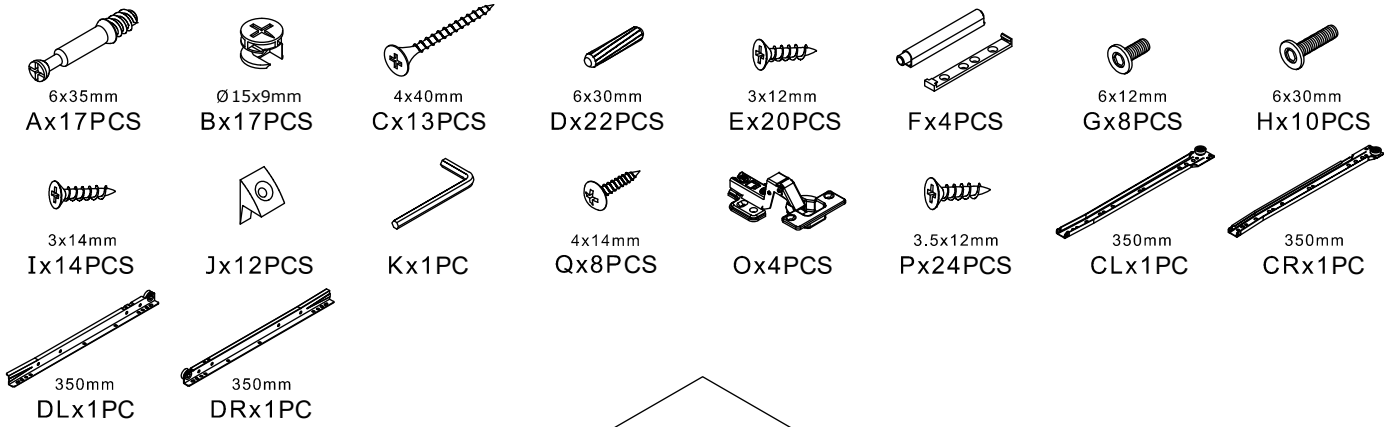

MATERIAL

REMI

Ref: FF-0031

KLAST

www.klasthome.com

STEP 1

STEP 2

REMI